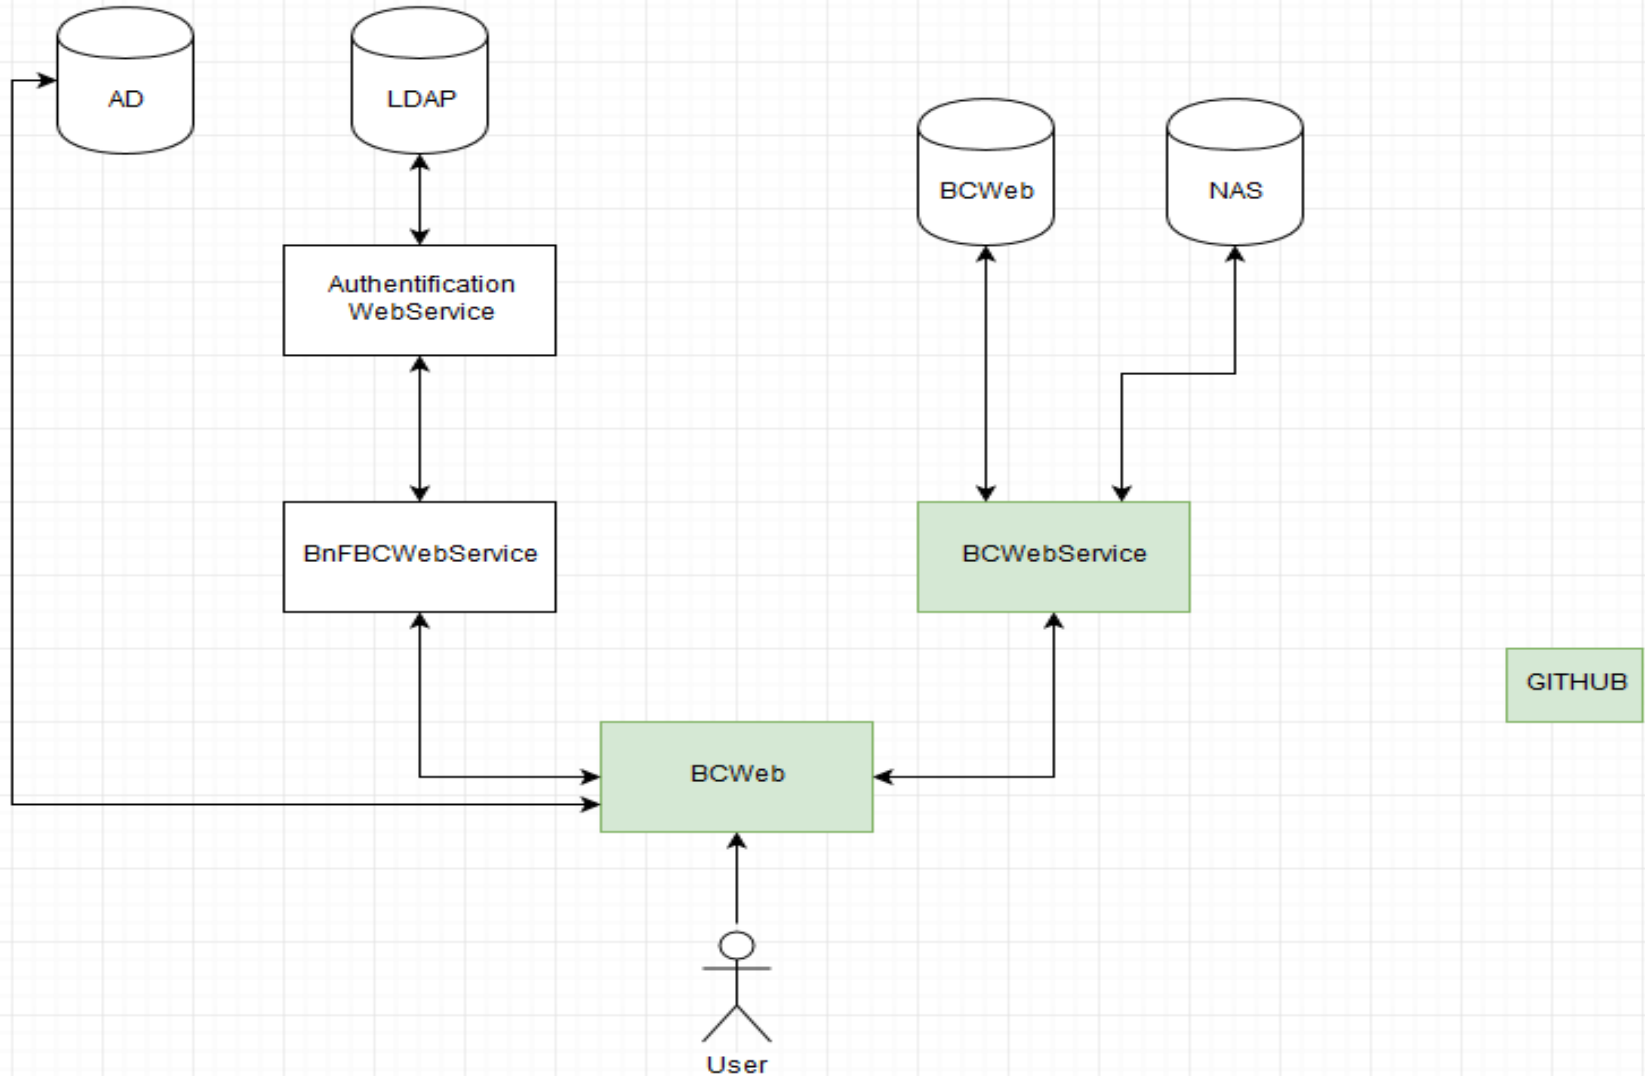

Webservice-based technologies