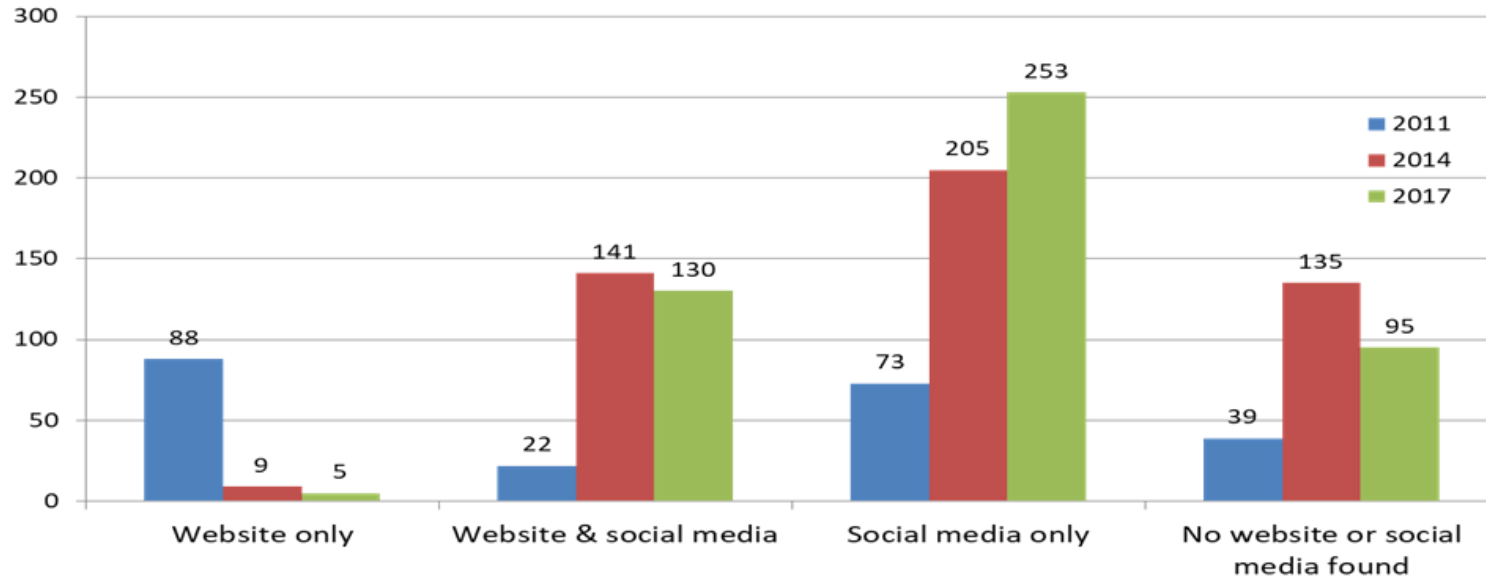

Statistics taken from websites/social media sites identified by web archiving staff during 3 successive election campaigns 2011-2017.

Which approach to take?

Web Crawl?

A screenshot of the Twitter profile for Amy Adams (@amyadamsMP). The profile picture is a circular portrait of a woman with blonde hair. The header features the New Zealand National Party logo, a large white 'N' with three stars on a blue background. Below the header, the profile name 'Amy Adams' and handle '@amyadamsMP' are visible. The bio states: 'MP for Selwyn. Authorised by Amy Adams. 829 Main South Rd. Templeton'. The location is 'New Zealand' and the website is 'amyadams.co.nz'. The profile was joined in June 2009. A green button says 'Tweet to Amy Adams'. Below the bio, it shows '2 Followers you know' with a small group icon. The main content area shows a 'Pinned Tweet' from Amy Adams dated 23 Sep 2017: 'Thank you Selwyn. I'm humbled and extremely grateful for your support.' Below this are two other tweets from Amy Adams, one dated Nov 6 and another dated Oct 29. On the right side, there is a 'Who to follow' section listing Simon Bridges, Judith Collins, and Hon Nikki Kaye, each with a 'Follow' button. At the bottom, it says 'New Zealand trends · Change'.